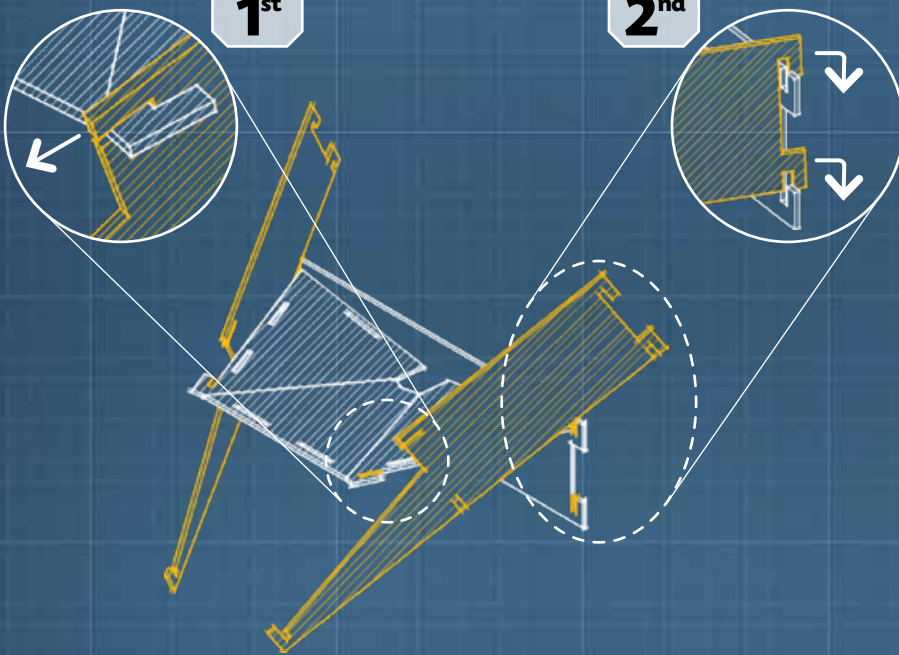

ENERGY DISPENSER ASSEMBLY GUIDE

1

Colored side

Greyscale side

1st - Fold

2nd

2

1st

2nd

3

4

1st - Fold

2nd

3rd

1st - Fold

2nd